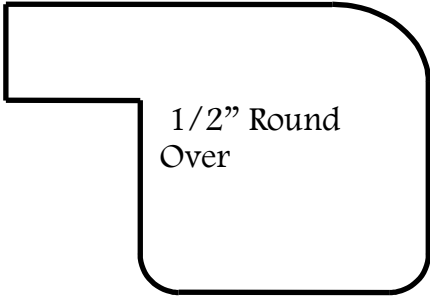

PENCE COUNTERTOPS, INC.
EDGE SELECTIONS - 1/2" TO 1 1/2" PROFILE

PLEASE REFER TO EDGE BOARD FOR EXACT DETAIL

Double Round

Single Bevel

Bullnose

Ogee
NO FEATURE

Roman Ogee
NO FEATURE

Roman Ogee
Bottom
NO FEATURE